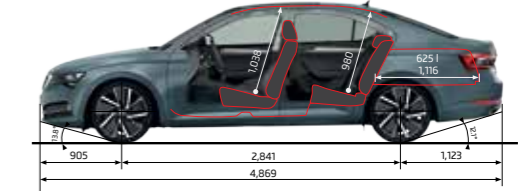

WHEELS

17" DRAKON ALLOY WHEELS

17" STRATOS alloy wheels

18" ANTARES ALLOY WHEELS

18" ZENITH alloy wheels

19" SUPERNOVA black gloss alloy wheels, brushed

TECHNICAL DIMENSIONS

DISCLAIMER : SUBJECT TO CHANGE WITHOUT NOTICE