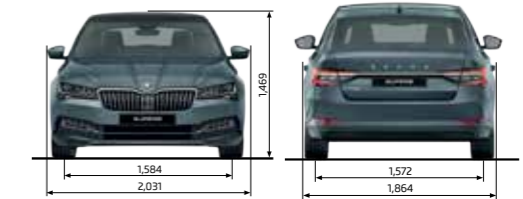

WHEELS

17" DRAKON ALLOY WHEELS

17" STRATOS alloy wheels

18" ANTARES ALLOY WHEELS

18" ZENITH alloy wheels

19" SUPERNOVA black gloss alloy wheels, brushed

TECHNICAL DIMENSIONS

DISCLAIMER : SUBJECT TO CHANGE WITHOUT NOTICE