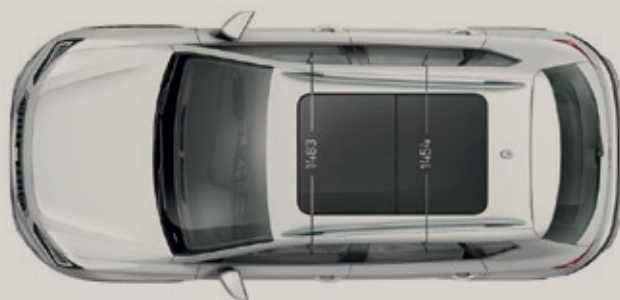

Climatronic air condition

Media System Plus with 9.2" color touch screen + SEAT Full Link

Side moulding in Reflex Silver colour

Interior view

Black leather seats with heating system in front

Dimensions

871 2638 872
4381