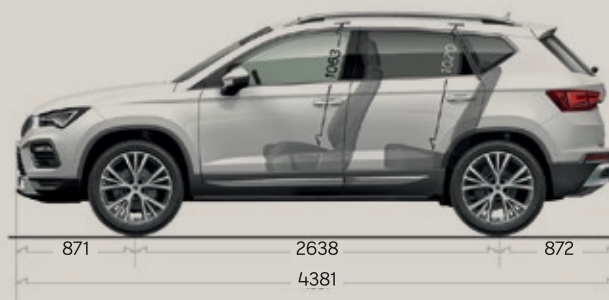

Climatronic air condition

Media System Plus with 9.2" color touch screen + SEAT Full Link

Side moulding in Reflex Silver colour

Interior view

Black leather seats with heating system in front

Dimensions

871 2638 872
4381