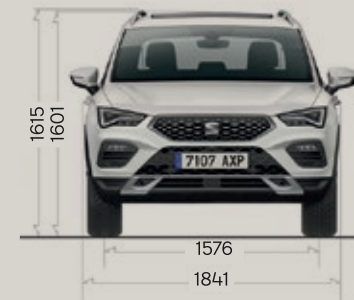

Climatronic air condition

Media System Plus with 9.2" color touch screen + SEAT Full Link

Side moulding in Reflex Silver colour

Interior view

Black leather seats with heating system in front

Dimensions

871 2638 872
4381